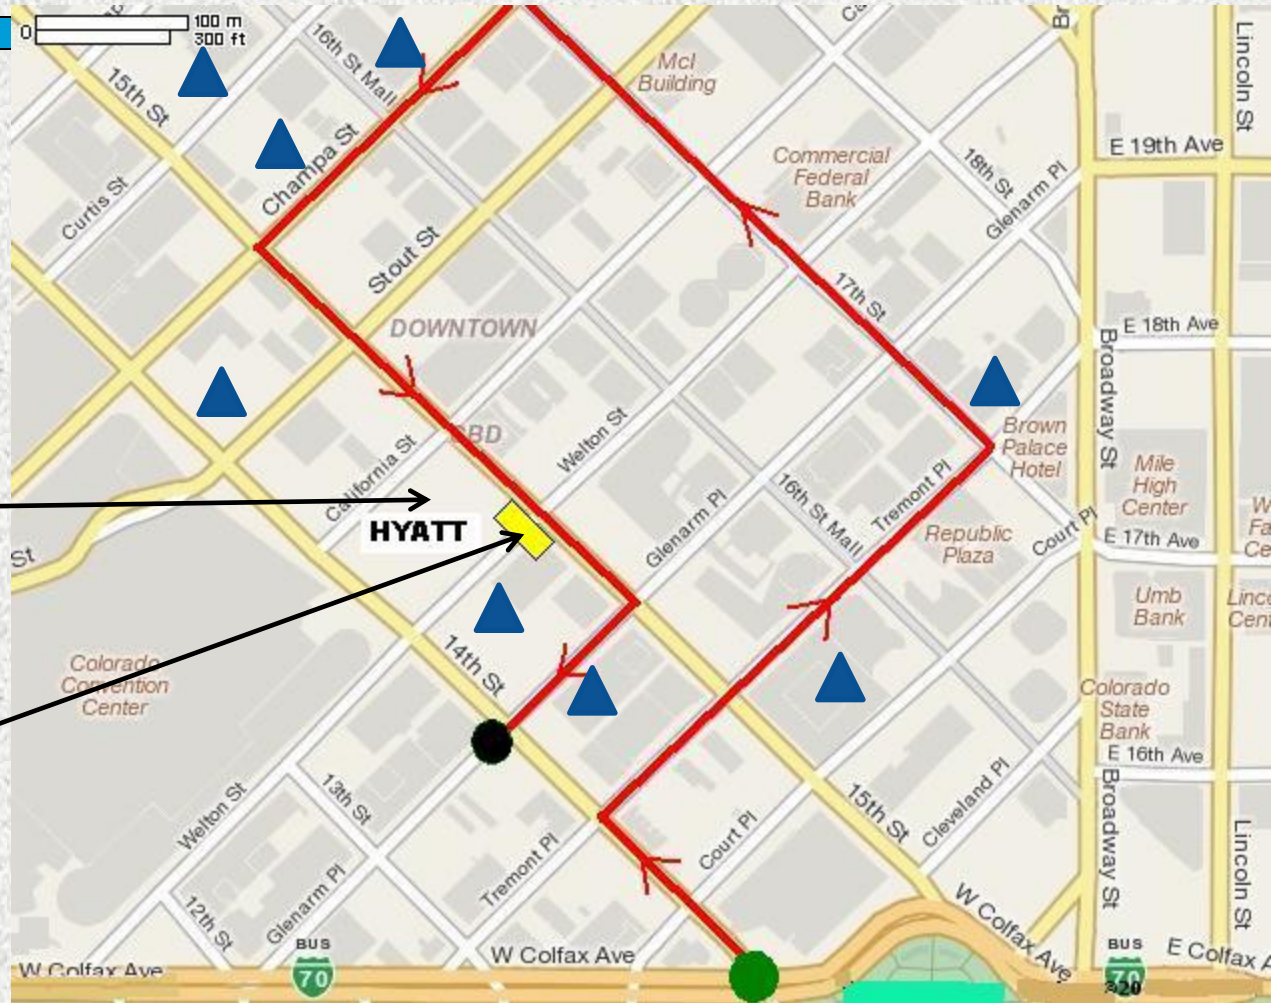

Parade Route

Parade Area

Route

Staging

Start

End

Parade Route

Other Hotel Locations ▲

Headquarters Hotel

Proposed Reviewing Stand

Parade Staging

- **Golden Triangle**
- **Boundaries**
 - W. Colfax
 - Speer Blvd
 - 11th Avenue
 - Bannock Street
- **No staging by the US Mint or the Denver Justice Center**